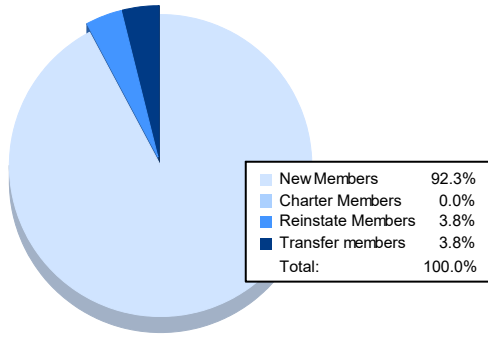

Year	New Clubs	Dropped Clubs	Gain/ Loss Clubs	New Members	Charter Members	Reinstate Members	Transfer Members	Total Member Added	Total Members Dropped	Gain/ Loss Members
2016-2017	1	1	0	86	26	0	3	115	102	13
2017-2018	0	0	0	94	6	2	7	109	157	-48
2018-2019	0	3	-3	41	1	2	2	46	129	-83
2019-2020	0	1	-1	52	0	3	3	58	79	-21
2020-2021	0	2	-2	24	0	1	1	26	113	-87
<b>Average</b>	<b>0</b>	<b>1</b>	<b>-1</b>	<b>59</b>	<b>7</b>	<b>2</b>	<b>3</b>	<b>71</b>	<b>116</b>	<b>-45</b>

### Membership Composition June 2021 Cumulative