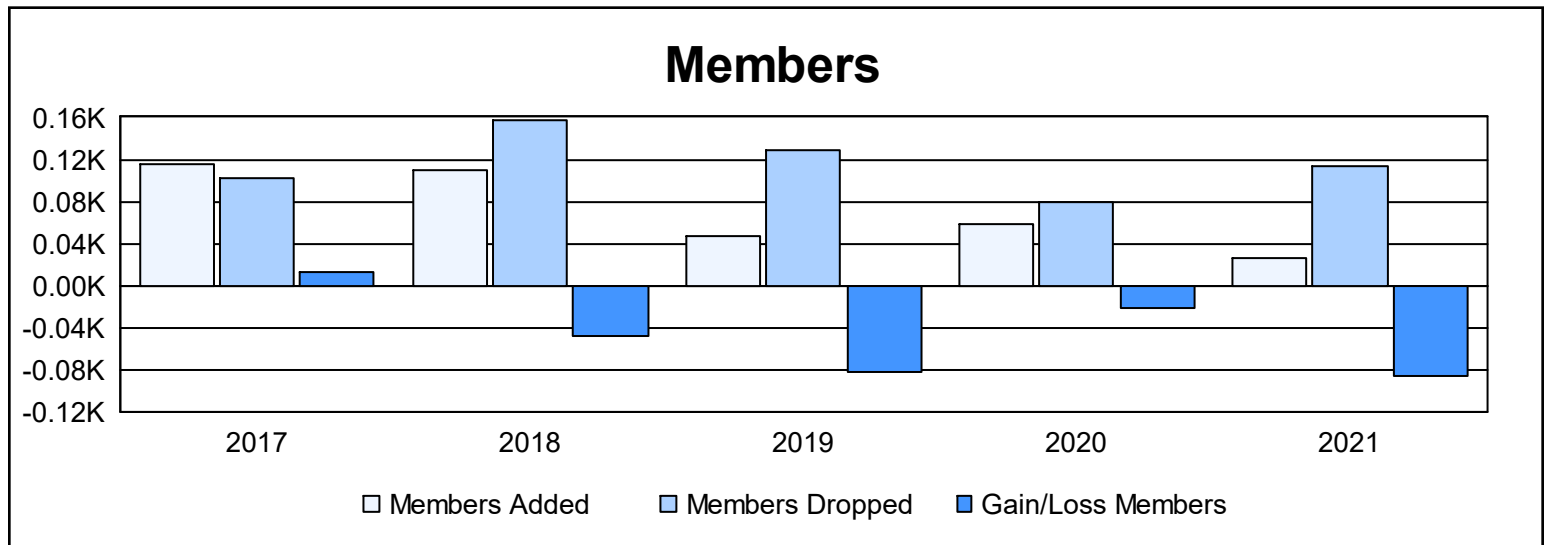

Year	New Clubs	Dropped Clubs	Gain/ Loss Clubs	New Members	Charter Members	Reinstate Members	Transfer Members	Total Member Added	Total Members Dropped	Gain/ Loss Members
2016-2017	1	1	0	86	26	0	3	115	102	13
2017-2018	0	0	0	94	6	2	7	109	157	-48
2018-2019	0	3	-3	41	1	2	2	46	129	-83
2019-2020	0	1	-1	52	0	3	3	58	79	-21
2020-2021	0	2	-2	24	0	1	1	26	113	-87
<b>Average</b>	<b>0</b>	<b>1</b>	<b>-1</b>	<b>59</b>	<b>7</b>	<b>2</b>	<b>3</b>	<b>71</b>	<b>116</b>	<b>-45</b>

### Membership Composition June 2021 Cumulative