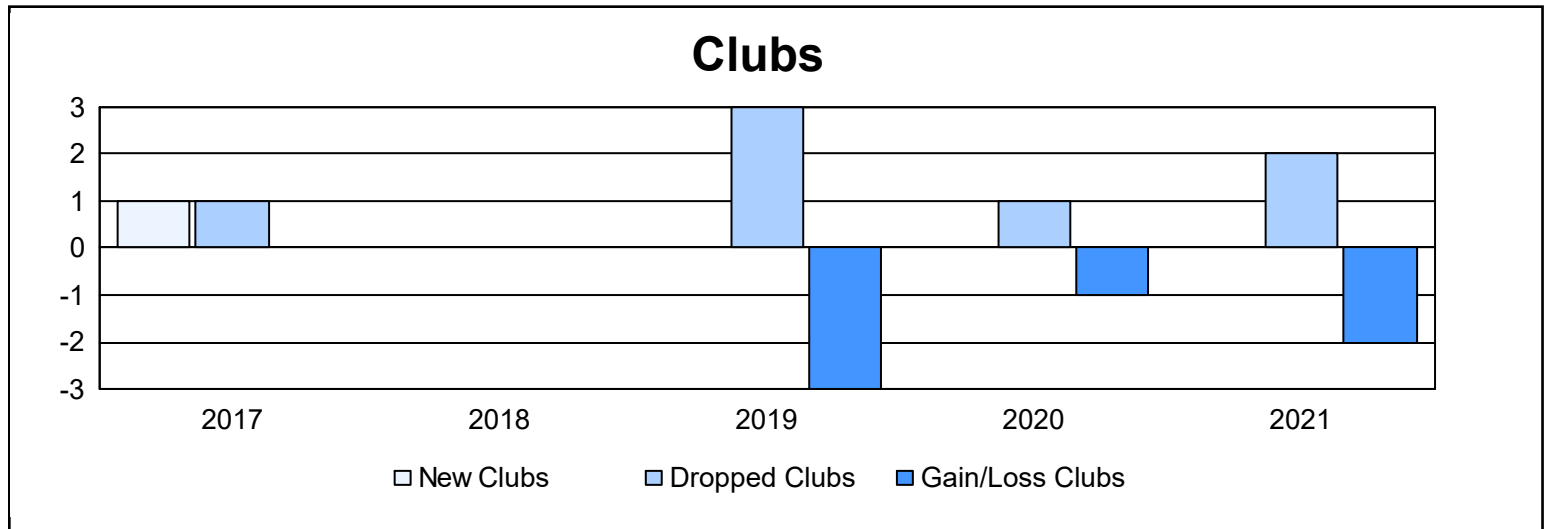

Year	New Clubs	Dropped Clubs	Gain/ Loss Clubs	New Members	Charter Members	Reinstate Members	Transfer Members	Total Member Added	Total Members Dropped	Gain/ Loss Members
2016-2017	1	1	0	86	26	0	3	115	102	13
2017-2018	0	0	0	94	6	2	7	109	157	-48
2018-2019	0	3	-3	41	1	2	2	46	129	-83
2019-2020	0	1	-1	52	0	3	3	58	79	-21
2020-2021	0	2	-2	24	0	1	1	26	113	-87
<b>Average</b>	<b>0</b>	<b>1</b>	<b>-1</b>	<b>59</b>	<b>7</b>	<b>2</b>	<b>3</b>	<b>71</b>	<b>116</b>	<b>-45</b>

### Membership Composition June 2021 Cumulative